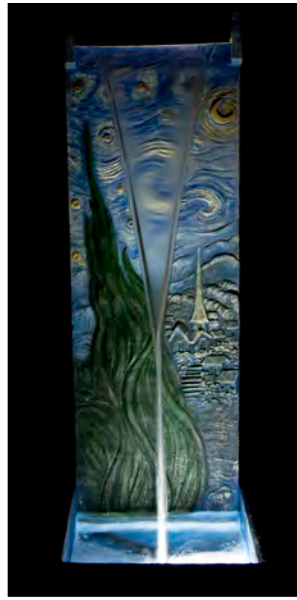

Fountains

Brilliant Underwater LED light kit included for shimmering night-time effect.

4421F1HT (HT finish)

4421F1 (All other finishes)

Starry Night Wall Fountain, 1 pc.

46 in. H, 15 in. W, 20 in. F-B

- Shown in Hi-Tone (HT)

4422F1

Terrain Wall Fountain, 1 pc.

46 in. H, 15 in. W, 20 in. F-B

- Shown in Relic Lava (RL)