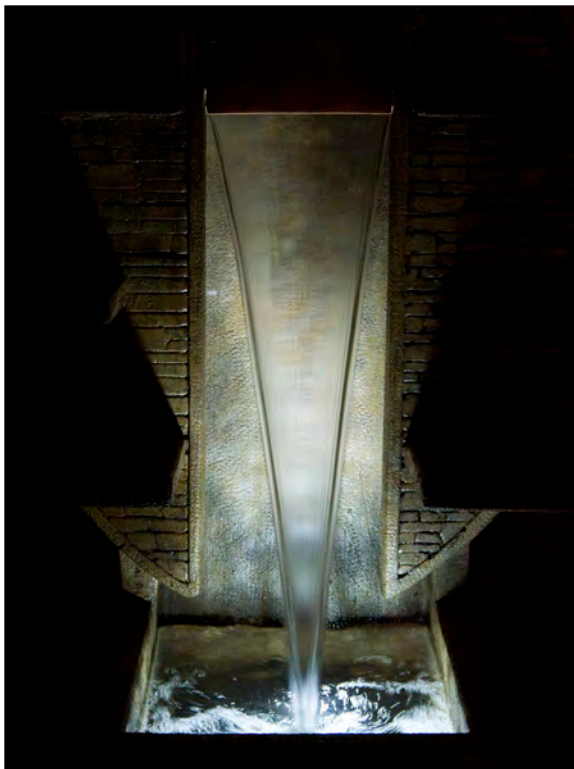

Fountains

Bringing fountains and plantings even closer, our Rainforest Wall Fountain combines a centrally plunging sheet of water with shelves on either side for your favorite plants or collectibles. A virtual rainforest in your outdoor space....

4441F1
Rainforest Wall
Fountain, 1 pc.

48 in. H, 36.5 in. W,
25.5 in. F-B

- Shown in Relic Lava (RL)

Plants/Containers are not included

*Brilliant Underwater LED light kit
included for shimmering night-time effect.*