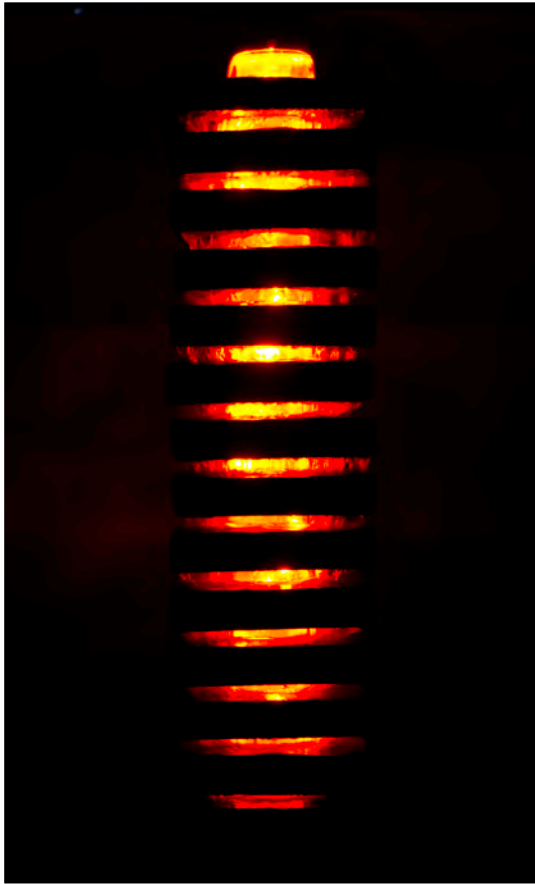

Fountains

Turn each level for a different perspective!

Brilliant Underwater Multi-Color LED light kit included for shimmering night-time effect.

Yellow

Red

Cobalt

Purple

4007F17
Luminaire Fountain - Square, 17 pc.
57.5 in. H, 30 in. W, 30 in. F-B

- Shown in Relic Lava (RL)

- No. 4007 Luminaire Square Segment (Order 14 for Set) - 2 in. H, 11 in. W, 11 in. F-B
- No. 6006A Luminaire Pebble Door - 3 in. H, 26.5 in. W, 14 in. F-B
- No. 6006B Luminaire Pebble Door - 3 in. H, 26.5 in. W, 14 in. F-B
- No. 6006C Luminaire Basin - 14.5 in. H, 30 in. W, 30 in. F-B