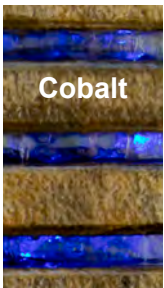

Fountains

Turn each level for a different perspective!

Brilliant Underwater Multi-Color LED light kit included for shimmering night-time effect.

Yellow

Red

Cobalt

Purple

4007F17
Luminaire Fountain - Square, 17 pc.
57.5 in. H, 30 in. W, 30 in. F-B

- Shown in Relic Lava (RL)

- No. 4007 Luminaire Square Segment (Order 14 for Set) - 2 in. H, 11 in. W, 11 in. F-B
- No. 6006A Luminaire Pebble Door - 3 in. H, 26.5 in. W, 14 in. F-B
- No. 6006B Luminaire Pebble Door - 3 in. H, 26.5 in. W, 14 in. F-B
- No. 6006C Luminaire Basin - 14.5 in. H, 30 in. W, 30 in. F-B