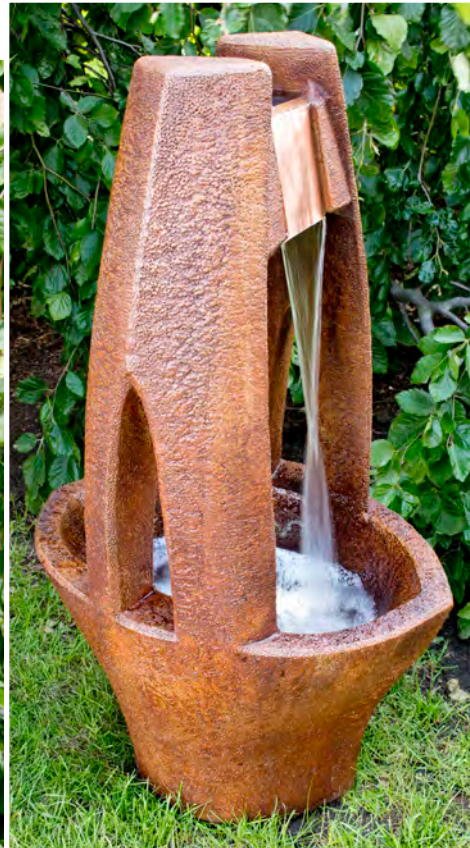

No. 6051 Aspire Basin - 9.5 in. H, 40.5 in. W, 25 in. F-B

Fountains

Bringing fountains and plantings even closer, our Rainforest Wall Fountain combines a centrally plunging sheet of water with shelves on either side for your favorite plants or collectibles. A virtual rainforest in your outdoor space....

4441F1
Rainforest Wall
Fountain, 1 pc.

48 in. H, 36.5 in. W,
25.5 in. F-B

- Shown in Relic Lava (RL)

Plants/Containers are not included

*Brilliant Underwater LED light kit
included for shimmering night-time effect.*

Fountains

Our Pinnacle Fountain provides generous, sheeting water flow in an upright and compact, low-splash design. The up-lighting reflecting off of trees will mesmerize the spirit.

Brilliant Underwater LED light kit included for shimmering night-time effect.