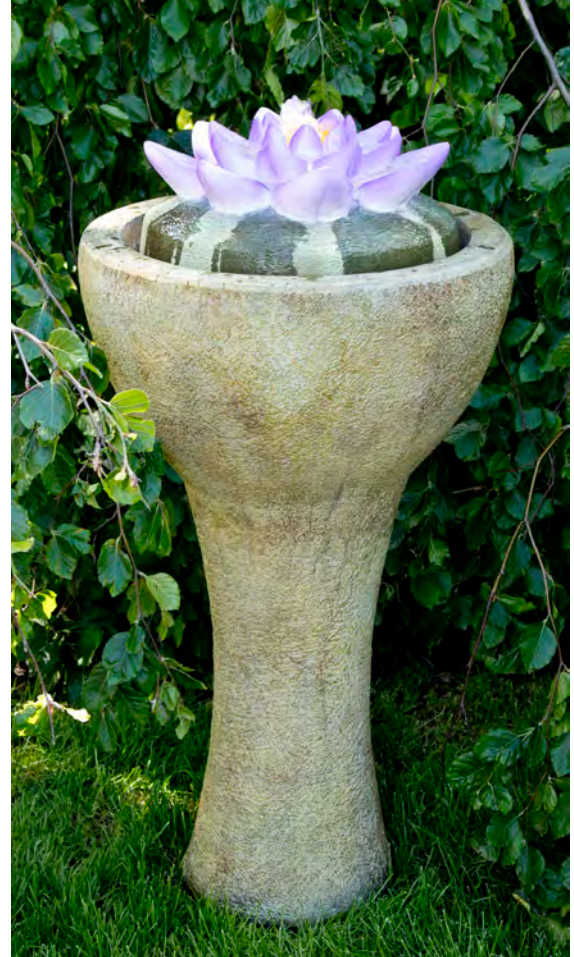

Brilliant Underwater LED light kit included for shimmering night-time effect.

5348F2BHT (HT finish)
5348F2B (All other finishes)
Tall Lotus Fountain, 2 pc.
42 in. H, 22 in. Diam

- Shown in Hi-Tone (HT)

No. 5348 Lotus Top - 7 in. H, 16 in. Diam.

No. 6344 Tall Tranquility Vase with Supports - 37 in. H, 22 in. Diam.