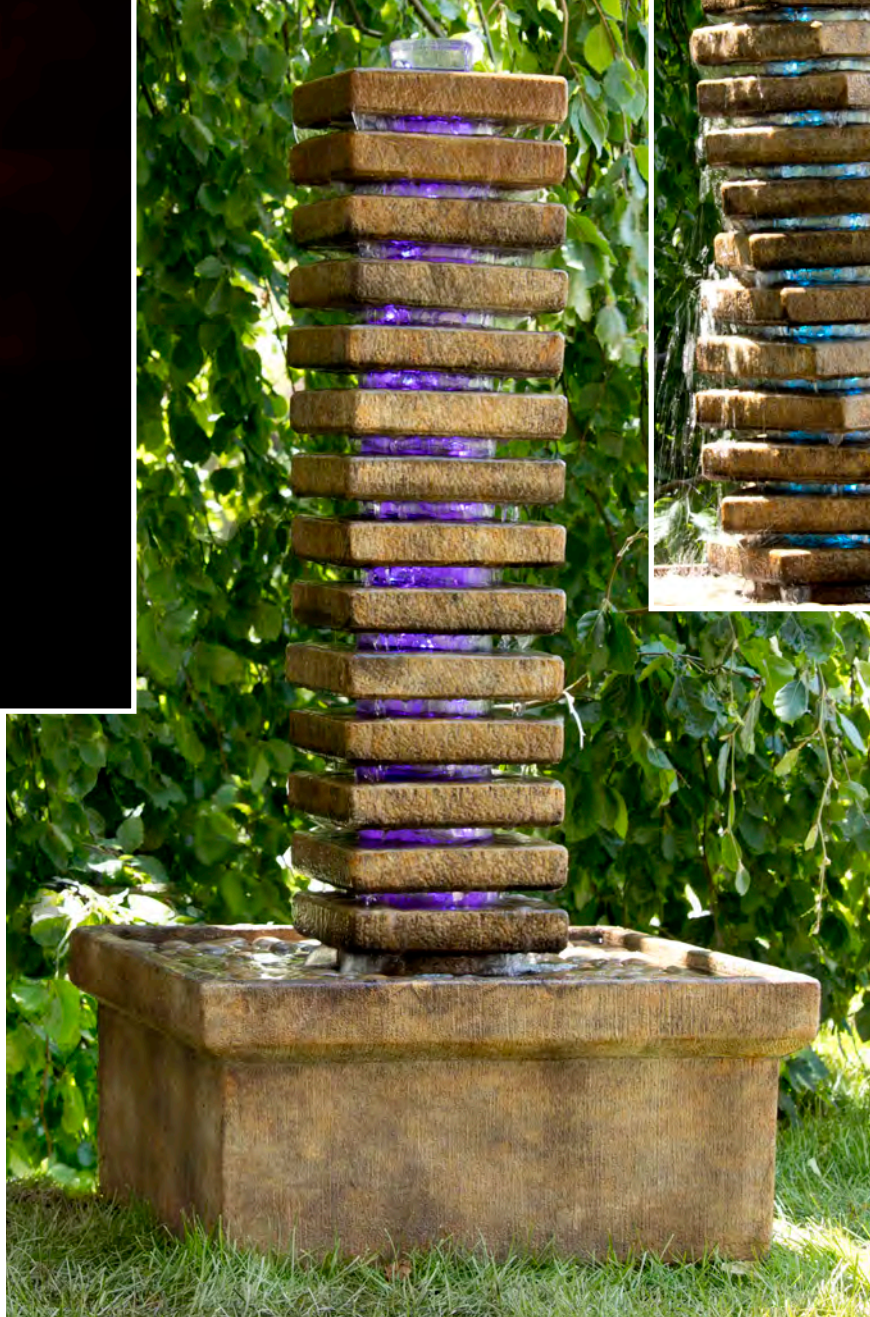

Turn each level for a different perspective!