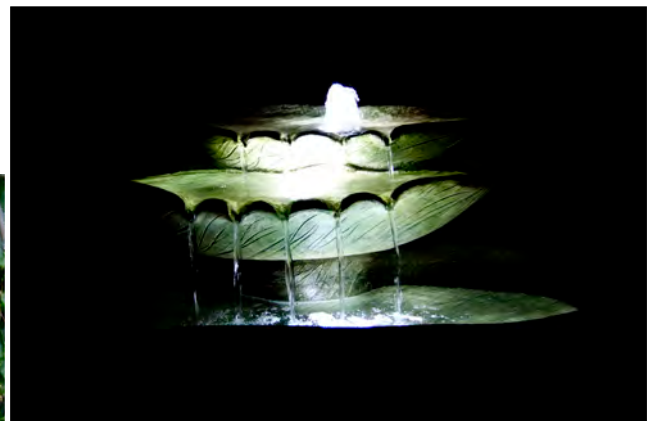

*Brilliant Underwater LED light kit
included for shimmering night-time effect.*