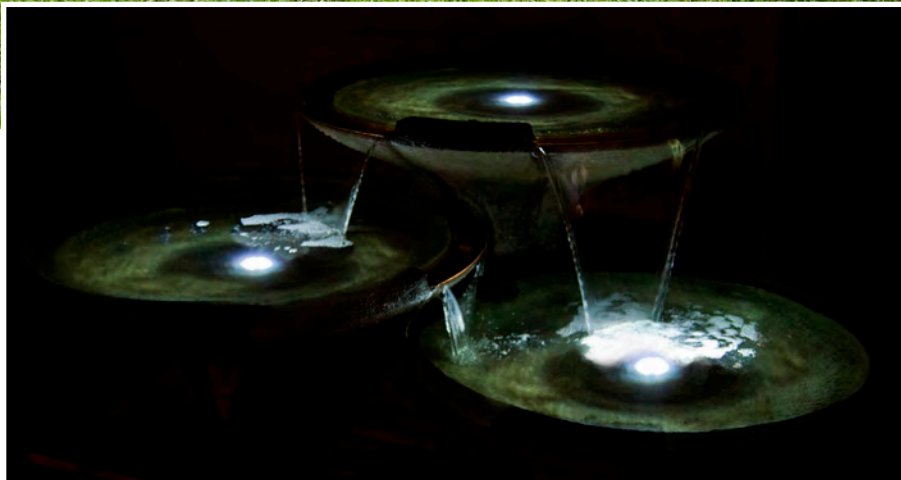

4946F1

Reflections Fountain, 1 pc.

18.5 in. H, 49 in. W, 41 in. F-B

- Shown in Relic Nebbia (RN)

Brilliant Underwater LED light kit included for shimmering night-time effect.

Fountains

Our Luminaire Fountains, both Round and Square, elevate fountains to brand new heights. Fourteen discs, stacked and separated by acrylic rings provide a literally floating appearance. Plus, changeable central lighting allows just the right nighttime ambiance.