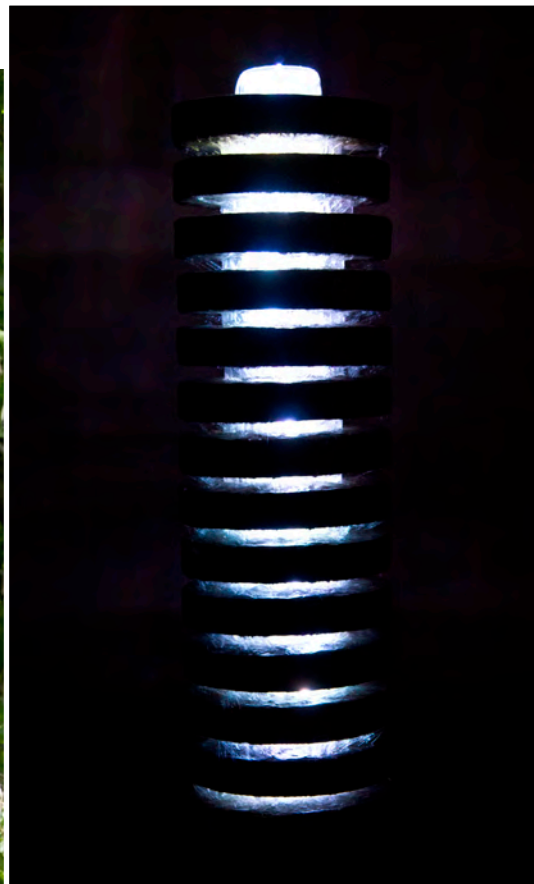

Wishing you much outdoor enjoyment!

The Henri Studio Team

The 3-Tier and 4-Tier Buckingham Fountains put a “wide copper spill” twist on the traditional tiered fountain. We think you’ll agree that this is a significant evolution of the art.

5040F6 Buckingham 4-Tier Fountain, 6 pc.

78 in. H, 49 in. Diam.

- Shown in Relic Lava (RL)

No. 5040 Buckingham Finial - 10 in. H, 6 in. Diam.

No. 6029 Buckingham Upper Bowl-Pedestal
- 13 in. H, 15.5 in. Diam.

No. 6039 Buckingham Middle Bowl-Pedestal - 16.5 in. H, 22 in. Diam.

No. 6050 Buckingham Bottom Bowl-Pedestal - 22 in. H, 31 in. Diam.

Fountains

Four unique wall fountains offer wide copper edges and cascading spills, each with its own unique theme. The Bamboo, Northwoods, Terrain and Starry Night Wall Fountains provide an artistic or natural background to wide and soothing water flow.

4946F1

Reflections Fountain, 1 pc.

18.5 in. H, 49 in. W, 41 in. F-B

- Shown in Relic Nebbia (RN)

Brilliant Underwater LED light kit included for shimmering night-time effect.

Fountains

Our Luminaire Fountains, both Round and Square, elevate fountains to brand new heights. Fourteen discs, stacked and separated by acrylic rings provide a literally floating appearance. Plus, changeable central lighting allows just the right nighttime ambiance.